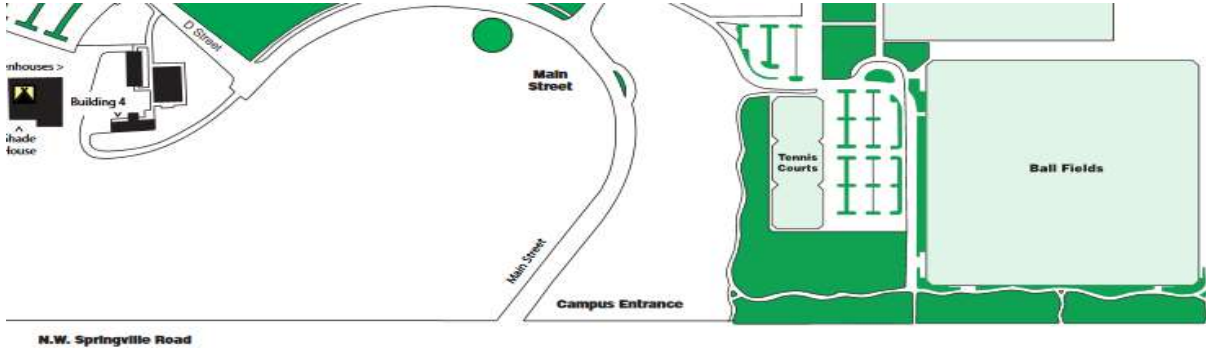

Somerset West Micro

PCC Rock Creek (Fields U9 #1, U9 #2, U9 #4, and U10-U11 #4)

17705 NW Springville Rd, Portland, OR 97229

Fields are approximately 15x25 yards,
 4 micro fields per U9/G3 field or U10-U11/G4 half-field.
 All fields are used for practice. Dark outlines indicate GAME fields.